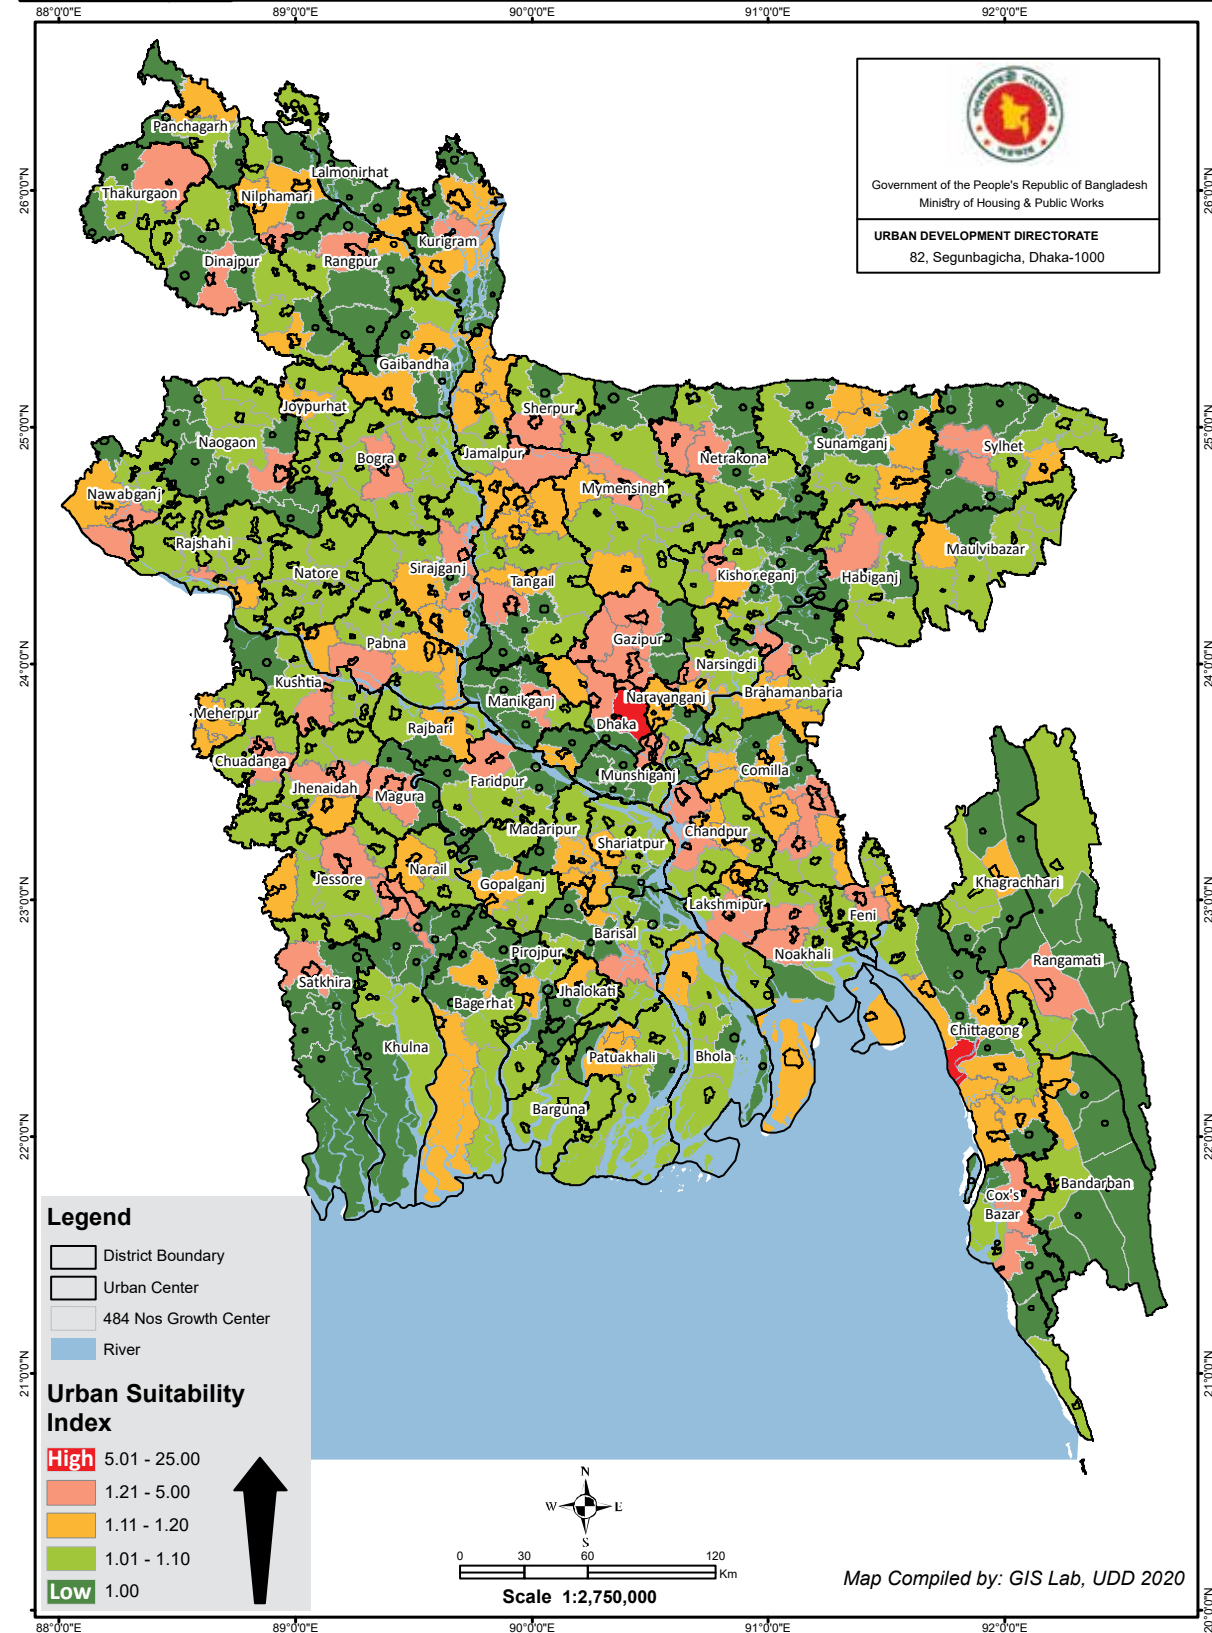

Suitability Map 29 Comparative Urban Suitability Index of Growth Center Considering Urban Population in Bangladesh