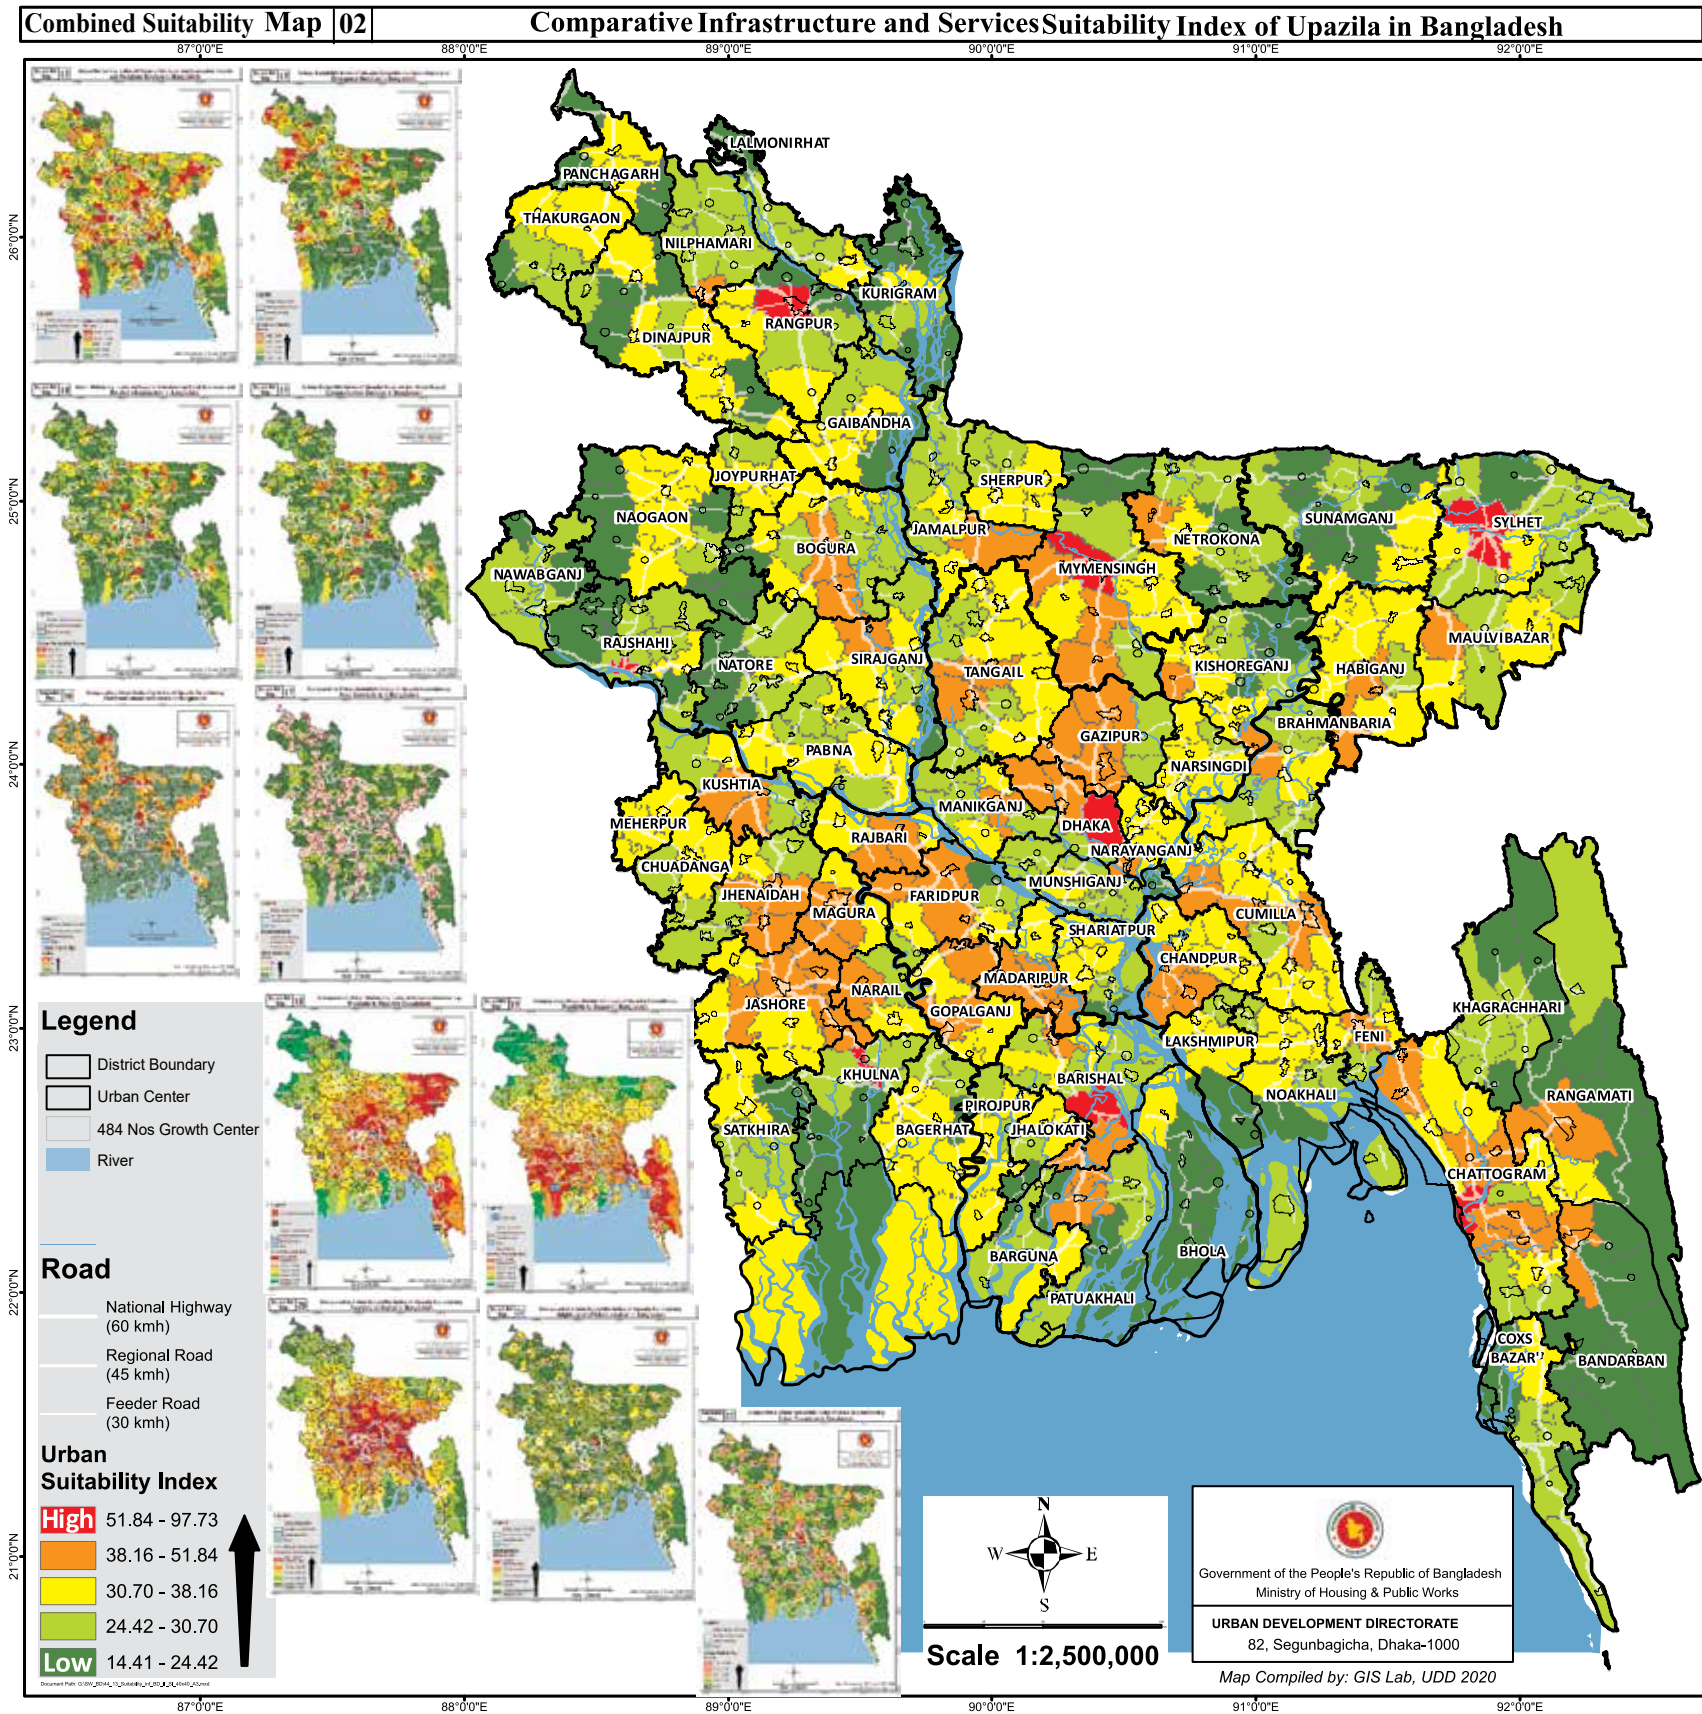

District wise Index Score of Each Growth Center Urban Suitability Considering Urban Population in Alphabetical Order

District	Growth Center	Suitability	District	Growth Center	Suitability	District	Growth Center	Suitability		
Narsingdi	Belabo	1.00	Patuakhali	Bauphal	1.03	Sherpur	Jhenaigati	1.00		
	Manohardi	1.04		Dashmina	1.00		Nakla	1.09		
	Narsingdi Sadar	1.14		Dumki	1.19		Nalitabari	1.07		
	Palash	1.25		Galachipa	1.05		Sherpur Sadar	1.28		
	Roytura	1.10		Kala Para	1.07		Sreebardi	1.06		
	Shibpur	1.05		Mirzaganj	1.00		Belkuchi	1.22		
Natore	Bagati Para	1.02	Patuakhali Sadar	1.19	Chauhali	1.00				
	Baraigram	1.04	Pirojpur	Bhandaria	1.00	Kamarkhanda	1.00			
	Gurudaspur	1.09		Kawkhali	1.00	Kazipur	1.03			
	Lalpur	1.05		Mathbaria	1.05	Royganj	1.04			
	Natore Sadar	1.02		Nazirpur	1.00	Shahjadpur	1.18			
	Singra	1.09		Nesarabad (Swarupkati)	1.05	Sirajganj Sadar	1.47			
Nawabganj	Bholahat	1.00		Pirojpur Sadar	1.17	Tarash	1.09			
	Gomastapur	1.10	Rajbari	Balia Kandi	1.00	Ullah Para	1.13			
	Nachole	1.04		Goalandaghat	1.05	Bishwambarpur	1.19			
	Nawabganj Sadar	1.53		Pangsha	1.08	Chhatak	1.12			
	Shibganj (Nawabganj)	1.12		Rajbari Sadar	1.16	Derai	1.08			
Netrakona	Atpara	1.00		Rajshahi	Bagha	1.04	Dharampasha	1.07		
	Barhatta	1.00	Baghmara		1.04	Dowarabazar	1.00			
	Durgapur (Netrakona)	1.06	Boalia		3.28	Jagannathpur	1.11			
	Kalmakanda	1.00	Charghat		1.11	Jamalganj	1.00			
	Kendua	1.06	Durgapur (Rajshahi)		1.07	South Sunamganj	1.00			
	Khaliajuri	1.00	Godagari		1.04	Sulla	1.03			
	Madan	1.04	Mohanpur		1.05	Sunamganj Sadar	1.19			
	Mohanganj	1.07	Paba		1.08	Tahirpur	1.00			
	Netrokona Sadar	1.27	Puthia		1.05	Sylhet	Balaganj	1.00		
	Purbadhala	1.34	Tanore		1.05		Beani Bazar	1.12		
	Nilphamari	Dimla	1.00		Rangamati		Baghai Chhari	1.03	Bishwanath	1.00
Domar		1.04	Barkal	1.00			Companiganj (Sylhet)	1.00		
Jaldhaka		1.13	Belai Chhari	1.00			Fenchuganj	1.00		
Kishoreganj		1.00	Jurai Chhari	1.00			Golabganj	1.09		
Nilphamari Sadar		1.13	Kaptai	1.09			Gowainghat	1.00		
Saidpur	1.37	Kawkhali (Betbunia)	1.17	Jaintiapur			1.00			
Noakhali	Begumganj	1.23	Langadu	1.00			Kanaighat	1.07		
	Chatkhil	1.09	Nanner Char	1.00			Kotwali (Sylhet)	2.59		
	Companiganj (Noakhali)	1.08	Rajasthali	1.09			South Surma	2.59		
	Hatiya	1.13	Rangamati Sadar	1.24		Zakiganj	1.04			
	Kabirhat	1.04	Rangpur	Badarganj		1.07	Tangail	Basail	1.00	
	Noakhali Sadar (Sudharampur)	1.31		Gangachara	1.00	Bhuapur		1.08		
	Senbagh	1.05		Kaunia	1.18	Delduar		1.00		
	Sonaimuri	1.09		Mitha Pukur	1.00	Dhanbari		1.11		
	Subarnachar	1.00		Pirgachha	1.00	Ghatail		1.10		
	Pabna	Atgharia		1.03	Pirganj (Rangpur)	1.00		Gopalpur	1.14	
Bera		1.14		Rangpur Sadar	1.89	Kalihati		1.10		
Bhangura		1.05		Taraganj	1.00	Madhupur		1.16		
Chatmohar		1.03		Satkhira	Assasuni	1.00		Mirzapur	1.08	
Faridpur		1.03			Debhata	1.00		Nagarpur	1.00	
Ishwardi		1.19			Kalaroa	1.07		Sakhipur	1.08	
Pabna Sadar		1.42	Kaliganj (Satkhira)		1.00	Tangail Sadar	1.49			
Santhia		1.11	Satkhira Sadar		1.33	Thakurgaon	Baliadangi	1.00		
Sujanagar	1.07	Shyamnagar	1.00		Haripur		1.00			
Panchagarh	Atwari	1.00	Tala		1.00		Pirganj (Thakurgaon)	1.07		
	Boda	1.04	Shariatpur		Bhedarganj		1.02	Ranisankail	1.04	
	Debiganj	1.00		Damudya	1.03		Thakurgaon Sadar	1.23		
	Panchagarh Sadar	1.13		Gosairhat	1.00					
	Tentulia	1.00		Naria	1.06					
		Palong		1.14						
		Zanjira	1.05							

Data Compiled by GIS Lab UDD, 2020

Urban Population

Economic database is one of the main requirements to understand the city readiness. But, it is very difficult due to unavailability of data. Population counted as a proxy variable considering this constrain. Because where economy is strong population will be high there. Highest concentration of population is observed around the capital and its surrounding towns as well as divisional cities.

Index Score and Summary Table of Growth Center Urban Suitability Considering Infrastructure and Services