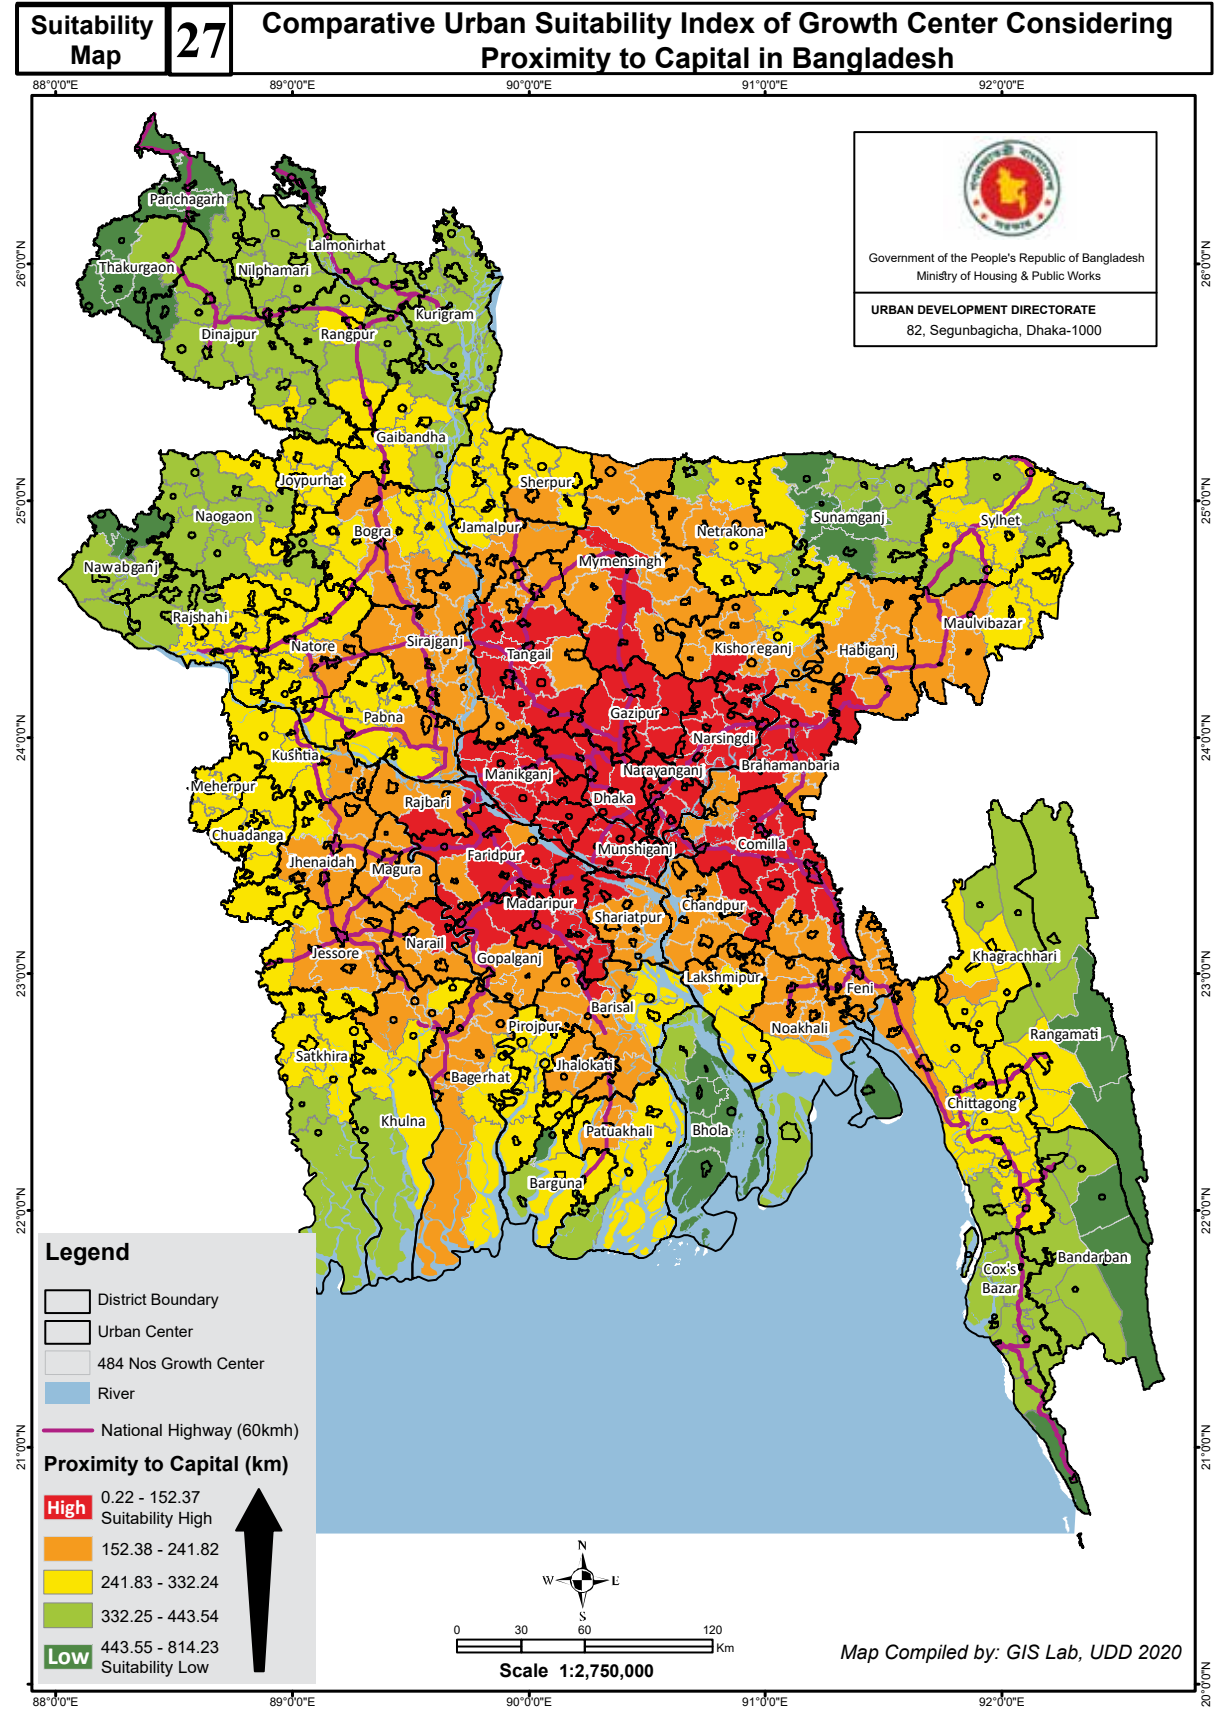

Data Compiled by GIS Lab UDD, 2020

Seaport Proximity

Proximity to seaport indicates access to maritime service from a growth center. In case of closeness to seaport, time distance was extracted using network analysis. This study used the speed limit of different roads mentioned by the Roads and Highways Division (RHD) of Bangladesh. Payra Seaport was not considered in this study.

Inf. and Services : Capital Proximity