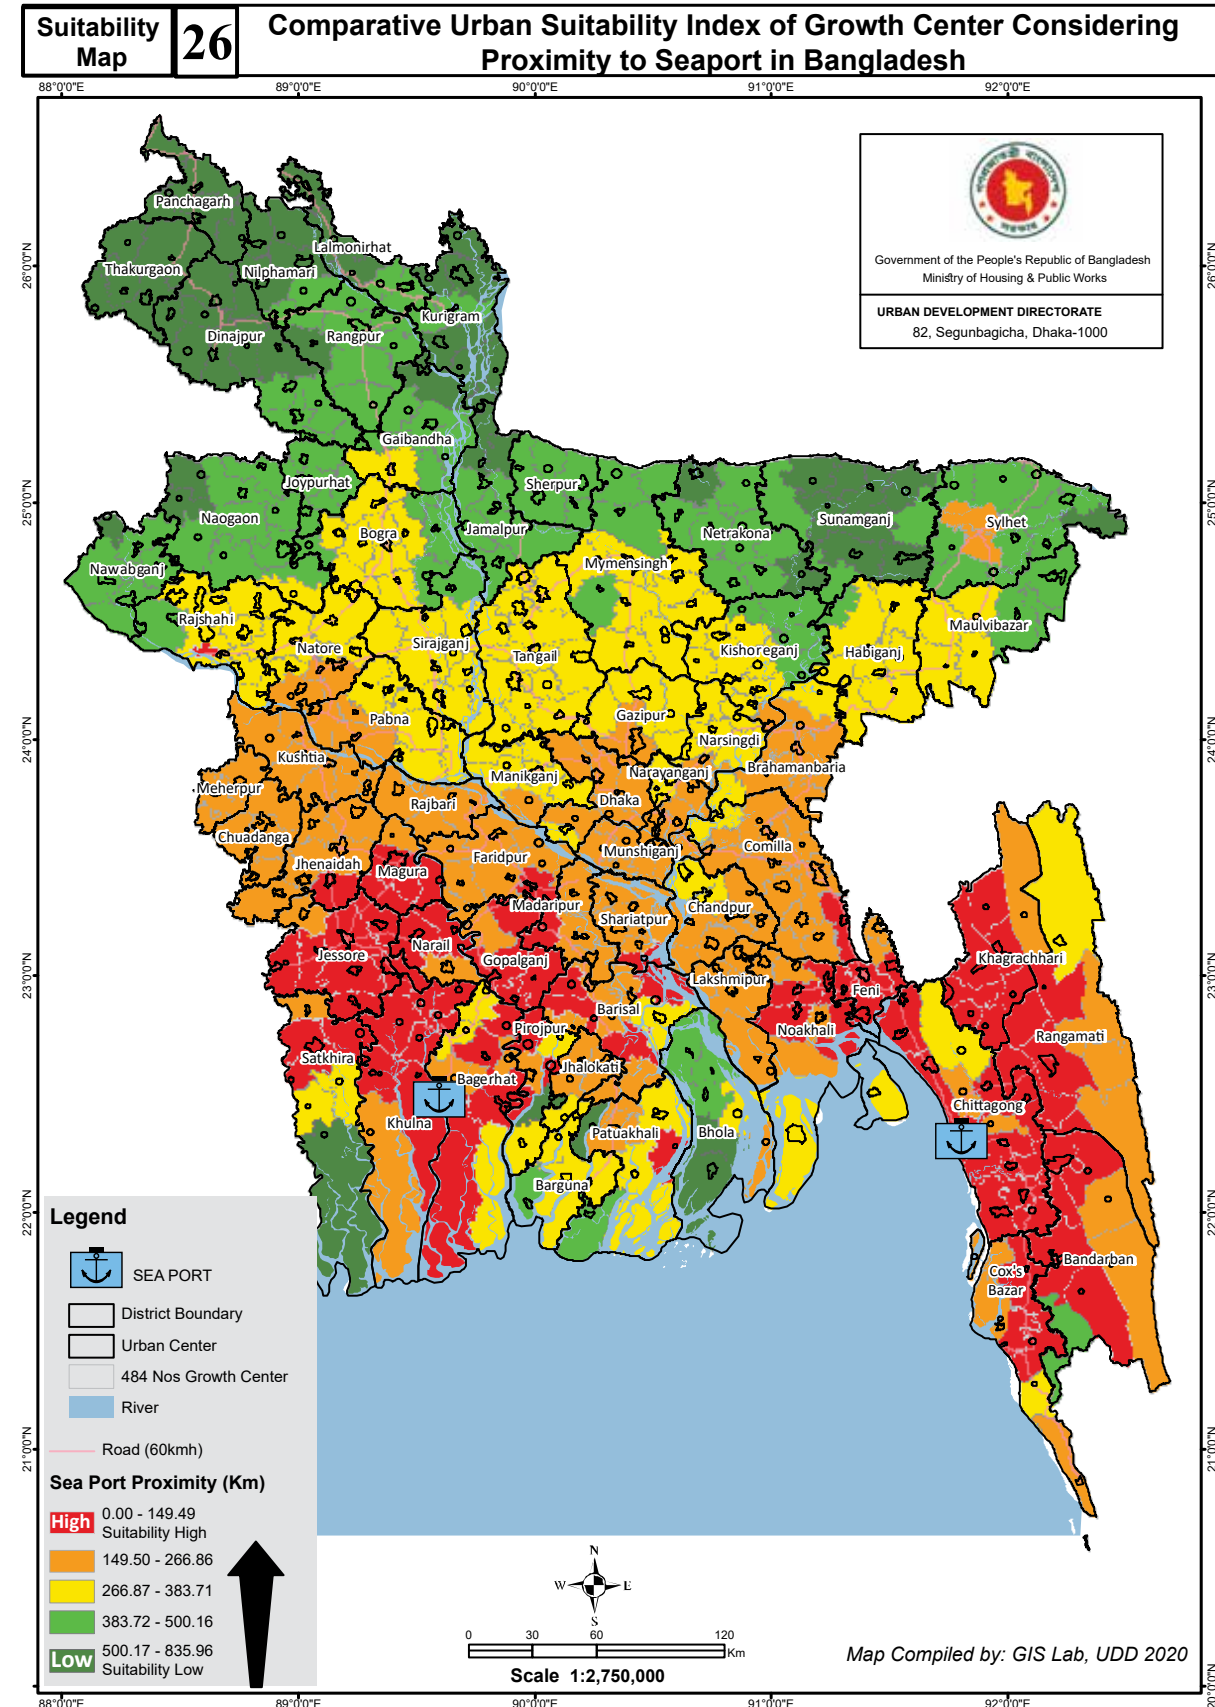

Summary Table of Growth Center Proximity to Seaport

Suitability Chart No. 26 (a): Growth Center Statistics Considering Proximity to Seaport								
Distance from Seaport	Administrative Level	Growth Center	Total Population 2011	(%)	Urban Population 2011	(%)	Area (SqKm)	(%)
- 149.49 Kilometer	City Corporation	5	5050000	3.52	4775782	14.12	608.38	0.42
	District_HQ	11	4077838	2.85	1155634	3.42	4072.31	2.80
	Paurashava_HQ	43	10891136	7.60	1531476	4.53	14198.38	9.76
	Upazila_HQ	27	3900701	2.72	345686	1.02	7496.20	5.15
149.50 - 266.86 Kilometer	Capital	1	8747042	6.10	8747042	25.86	305.84	0.21
	City Corporation	6	3678742	2.57	1660758	4.91	1047.24	0.72
	District_HQ	17	6015158	4.20	1487020	4.40	5049.23	3.47
	Paurashava_HQ	68	21074774	14.70	3621665	10.71	16467.66	11.31
266.87 - 383.71 Kilometer	Upazila_HQ	37	7572976	5.28	444638	1.31	13091.63	8.99
	City Corporation	1	585868	0.41	200053	0.59	376.25	0.26
	District_HQ	9	3581039	2.50	1040333	3.08	2652.37	1.82
383.72 - 500.16 Kilometer	Paurashava_HQ	82	24336607	16.98	3473656	10.27	26983.38	18.54
	Upazila_HQ	28	5876644	4.10	448898	1.33	6738.19	4.63
	City Corporation	1	718203	0.50	300659	0.89	320.87	0.22
500.17 - 835.96 Kilometer	District_HQ	10	4223196	2.95	1062864	3.14	3451.58	2.37
	Paurashava_HQ	49	11890558	8.30	1552828	4.59	14613.05	10.04
	Upazila_HQ	33	7469212	5.21	387717	1.15	9453.32	6.50
Total	District_HQ	6	2208093	1.54	449248	1.33	2266.45	1.56
	Paurashava_HQ	21	6070774	4.24	699284	2.07	7610.32	5.23
	Upazila_HQ	29	5353173	3.74	433983	1.28	8744.68	6.01
Total		484	143321734	100	33819224	100	145547.31	100

Data Compiled by GIS Lab UDD, 2020

Suitability Chart No. 26 (b): Name of Growth Center Considering Proximity to Seaport			
Distance from Seaport	Administrative Level	Growth Center	Name of Growth Center
- 149.49 Kilometer	City Corporation	5	Barishal Sadar (Kotwali), Boalia, ChattogramCity (Kotwali), Khulna Sadar, Phultala
	District_HQ	11	Bagerhat Sadar, Bandarban Sadar, Cox'S Bazar Sadar, Feni Sadar, Gopalganj Sadar, Kotwali, Magura Sadar, Narail Sadar, Noakhali Sadar (Sudharampur), Rangamati Sadar, Satkhira Sadar
	Paurashava_HQ	43	Abhaynagar, Anowara, Bagher Para, Banskhali, Begumganj, Bhanga, Chakaria, Chandanaish, Chauddagam, Chhagalnaiya, Companiganj, Dacope, Daganbhuiyan, Jhikargachha, Kaliganj, Kawkhali (Betbunia), Keshabpur, Khagrachhari Sadar, Kotali Para, Lama, Lohagara, Manirampur, Matiranga, Mirsharai, Mongla, Morrelganj, Muksudpur, Paikgachha, Patiya, Phultala, Rajasthali, Ramgarh, Rangunia, Raozan, Satkania, Senbagh, Shalikka, Sharsha, Sitakunda, Sonagazi, Tungi Para
	Upazila_HQ	27	Agailjhara, Alikadam, Batiaghata, Chitalmari, Dashmina, Debhata, Dighalia, Dumuria, Gosairhat, Hizla, Kawkhali, Lakshmicchhari, Langadu, Lohagara, Mahalchhari, Manikchhari, Mohammadpur, Nanner Char, Nazirpur, Panchhari, Rajoir, Ramu, Rowangchhari, Rupsa, Tala, Terokhada, Wazirpur