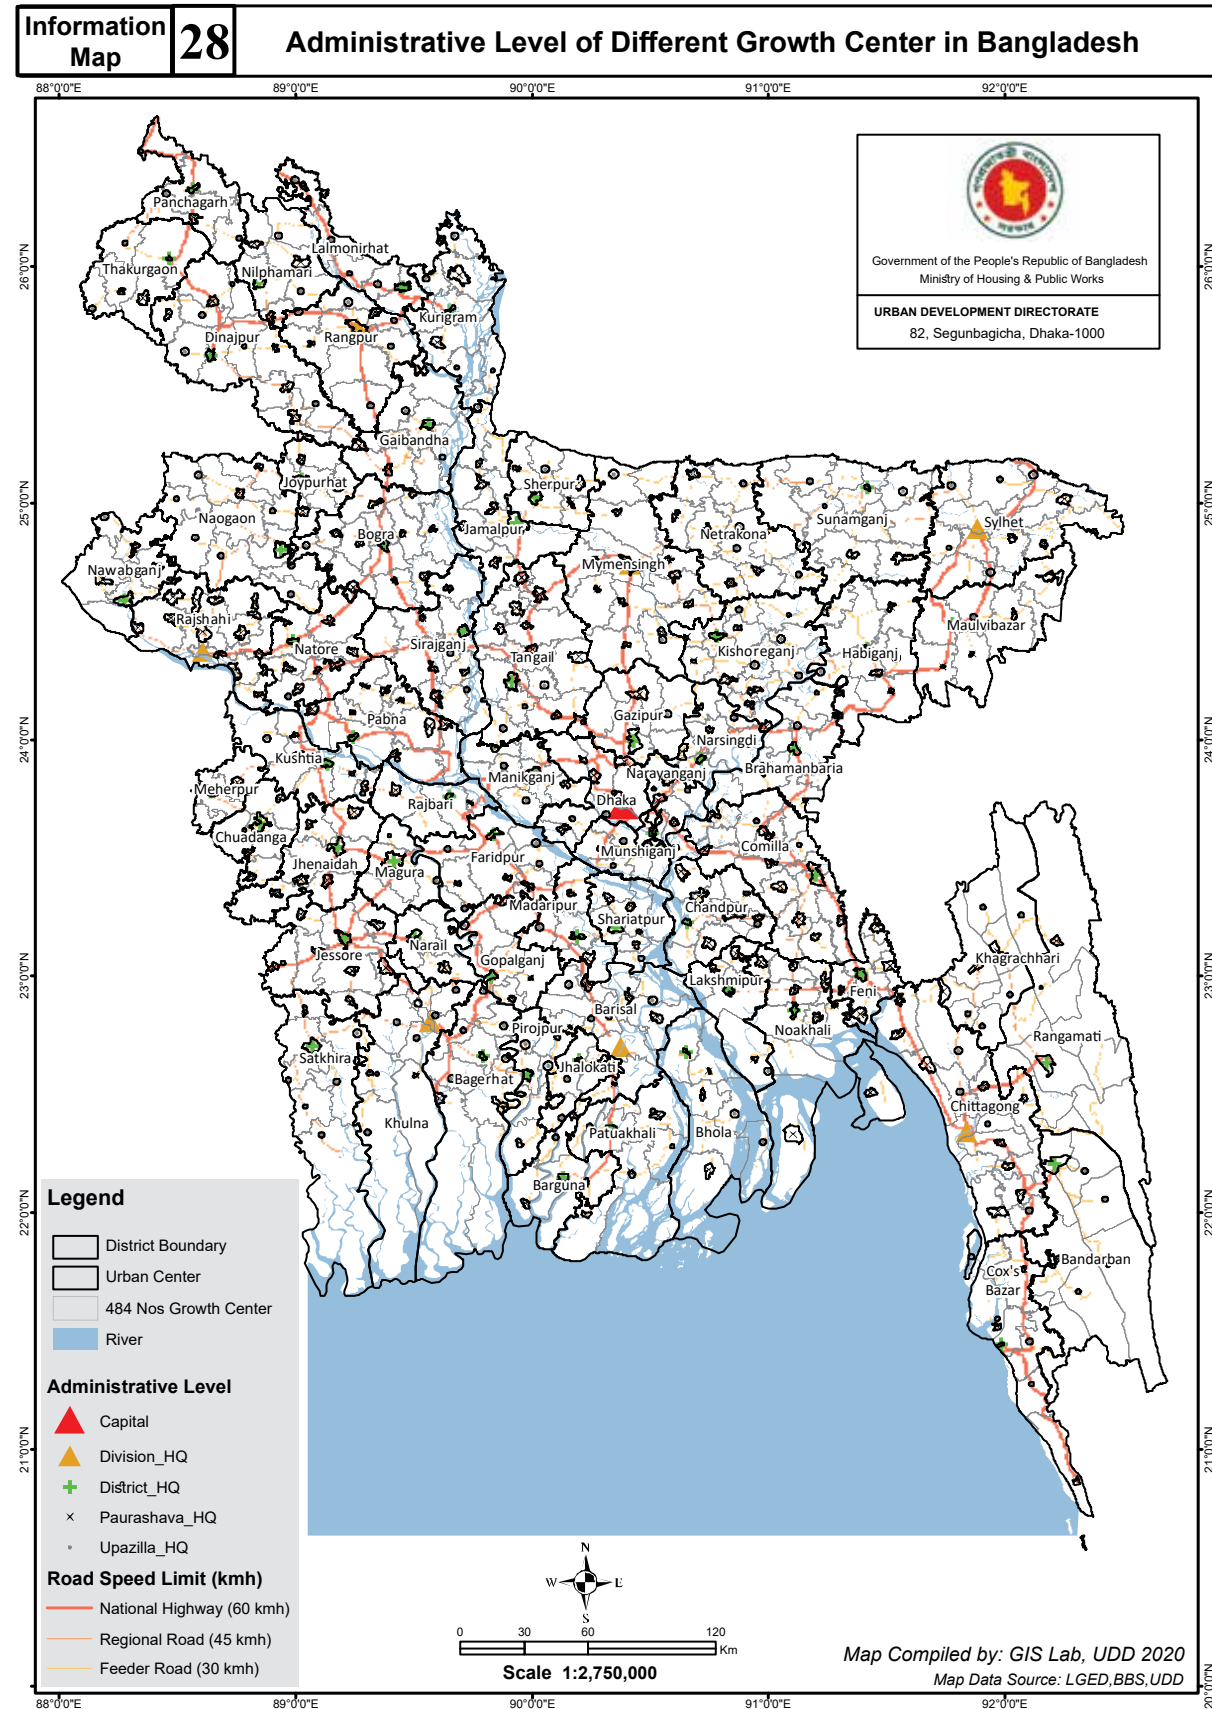

Data Compiled by GIS Lab UDD, 2020

Capital Proximity

Proximity to capital indicates access to the capital from a growth center. In case of closeness to the capital, time distance was extracted using network analysis. This study used the speed limit of different roads mentioned by the Roads and Highways Division (RHD) of Bangladesh.

Index Score and Summary Table of Growth Center Urban Suitability Considering Outmost Administration