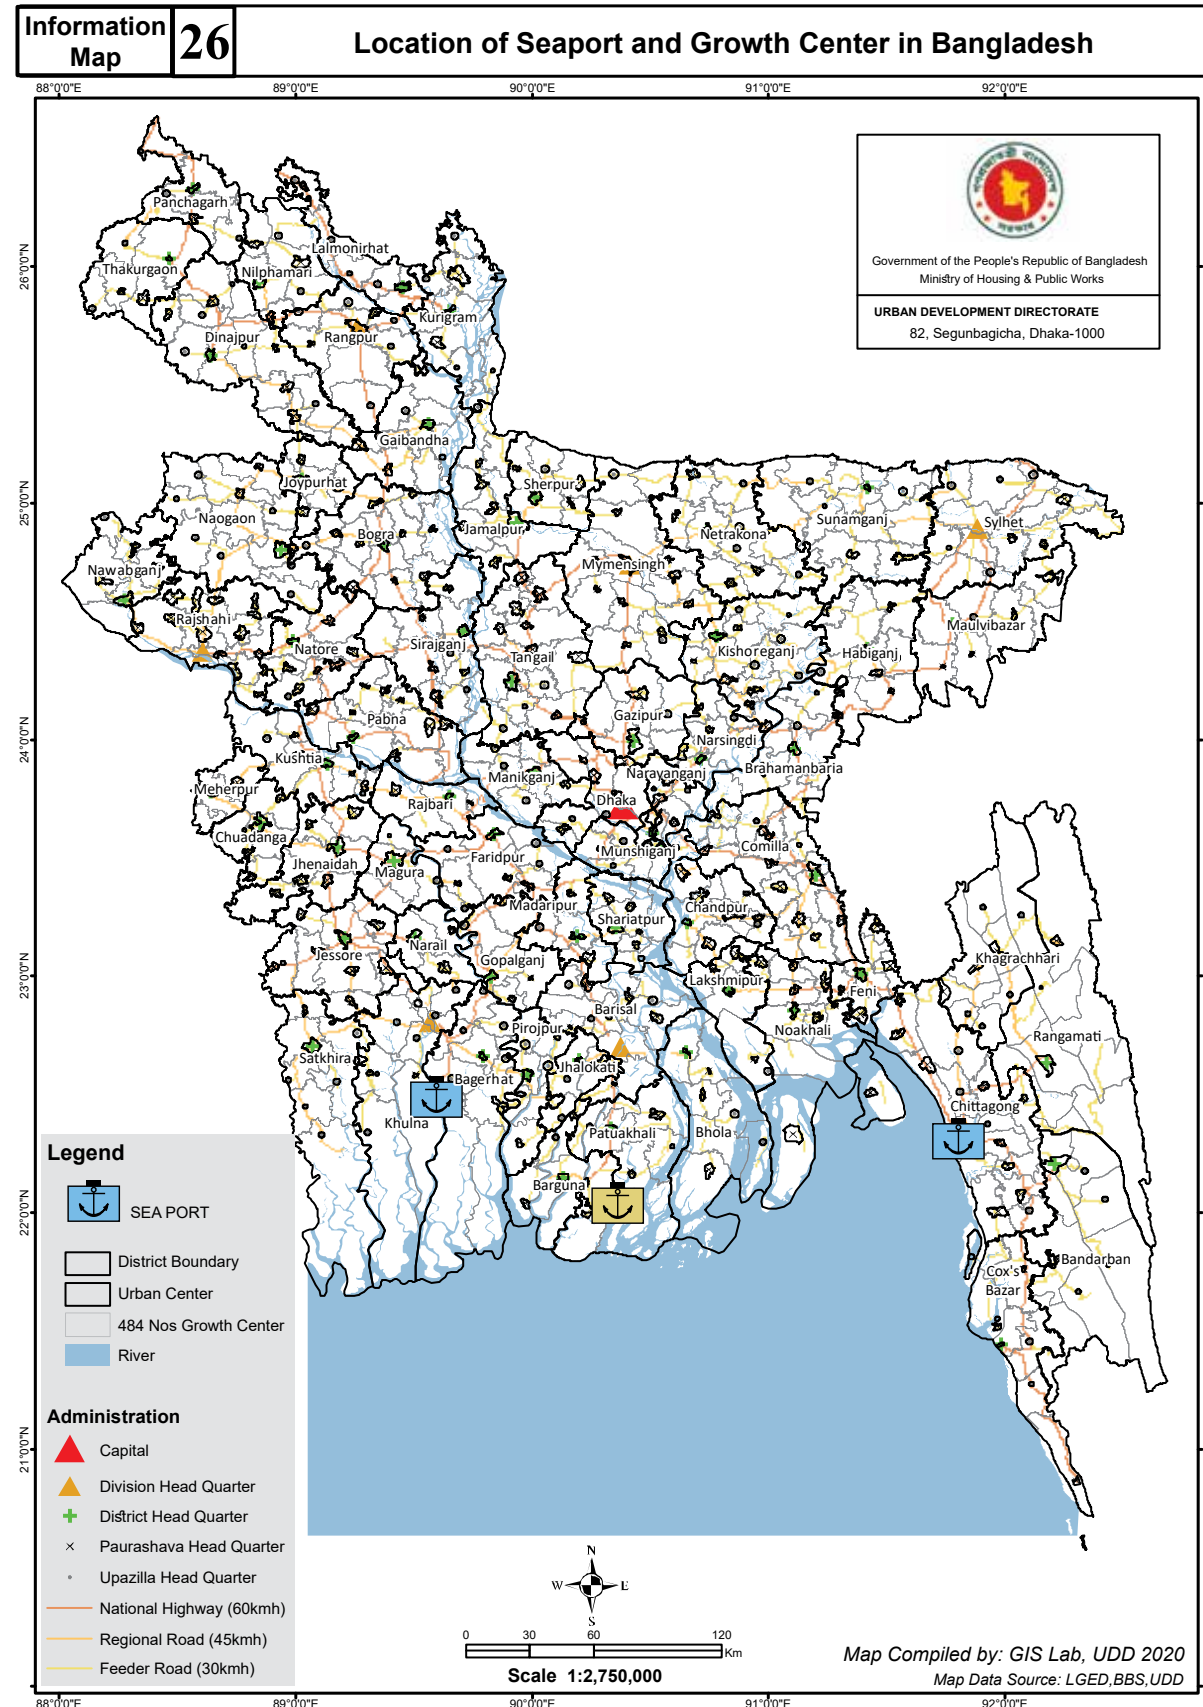

Summary Table of Growth Center Proximity to Seaport

Summary Table of Growth Center Proximity to Seaport

Suitability Chart No. 26 (a): Growth Center Statistics Considering Proximity to Seaport								
Distance from Seaport	Administrative Level	Growth Center	Total Population 2011	(%)	Urban Population 2011	(%)	Area (SqKm)	(%)
- 149.49 Kilometer	City Corporation	5	5050000	3.52	4775782	14.12	608.38	0.42
	District_HQ	11	4077838	2.85	1155634	3.42	4072.31	2.80
	Paurashava_HQ	43	10891136	7.60	1531476	4.53	14198.38	9.76
	Upazila_HQ	27	3900701	2.72	345686	1.02	7496.20	5.15
149.50 - 266.86 Kilometer	Capital	1	8747042	6.10	8747042	25.86	305.84	0.21
	City Corporation	6	3678742	2.57	1660758	4.91	1047.24	0.72
	District_HQ	17	6015158	4.20	1487020	4.40	5049.23	3.47
	Paurashava_HQ	68	21074774	14.70	3621665	10.71	16467.66	11.31
266.87 - 383.71 Kilometer	Upazila_HQ	37	7572976	5.28	444638	1.31	13091.63	8.99
	City Corporation	1	585868	0.41	200053	0.59	376.25	0.26
	District_HQ	9	3581039	2.50	1040333	3.08	2652.37	1.82
383.72 - 500.16 Kilometer	Paurashava_HQ	82	24336607	16.98	3473656	10.27	26983.38	18.54
	Upazila_HQ	28	5876644	4.10	448898	1.33	6738.19	4.63
	City Corporation	1	718203	0.50	300659	0.89	320.87	0.22
500.17 - 835.96 Kilometer	District_HQ	10	4223196	2.95	1062864	3.14	3451.58	2.37
	Paurashava_HQ	49	11890558	8.30	1552828	4.59	14613.05	10.04
	Upazila_HQ	33	7469212	5.21	387717	1.15	9453.32	6.50
Total	District_HQ	6	2208093	1.54	449248	1.33	2266.45	1.56
	Paurashava_HQ	21	6070774	4.24	699284	2.07	7610.32	5.23
	Upazila_HQ	29	5353173	3.74	433983	1.28	8744.68	6.01
Total		484	143321734	100	33819224	100	145547.31	100

Data Compiled by GIS Lab UDD, 2020

Suitability Chart No. 26 (b): Name of Growth Center Considering Proximity to Seaport			
Distance from Seaport	Administrative Level	Growth Center	Name of Growth Center
- 149.49 Kilometer	City Corporation	5	Barishal Sadar (Kotwali), Boalia, ChattogramCity (Kotwali), Khulna Sadar, Phultala
	District_HQ	11	Bagerhat Sadar, Bandarban Sadar, Cox'S Bazar Sadar, Feni Sadar, Gopalganj Sadar, Kotwali, Magura Sadar, Narail Sadar, Noakhali Sadar (Sudharampur), Rangamati Sadar, Satkhira Sadar
	Paurashava_HQ	43	Abhaynagar, Anowara, Bagher Para, Banskhali, Begumganj, Bhanga, Chakaria, Chandanaish, Chauddagam, Chhagalnaiya, Companiganj, Dacope, Daganbhuiyan, Jhikargachha, Kaliganj, Kawkhali (Betbunia), Keshabpur, Khagrachhari Sadar, Kotali Para, Lama, Lohagara, Manirampur, Matiranga, Mirsharai, Mongla, Morrelganj, Muksudpur, Paikgachha, Patiya, Phultala, Rajasthali, Ramgarh, Rangunia, Raozan, Satkania, Senbagh, Shalikka, Sharsha, Sitakunda, Sonagazi, Tungi Para
	Upazila_HQ	27	Agailjhara, Alikadam, Batiaghata, Chitalmari, Dashmina, Debhata, Dighalia, Dumuria, Gosairhat, Hizla, Kawkhali, Lakshmicchhari, Langadu, Lohagara, Mahalchhari, Manikchhari, Mohammadpur, Nanner Char, Nazirpur, Panchhari, Rajoir, Ramu, Rowangchhari, Rupsa, Tala, Terokhada, Wazirpur