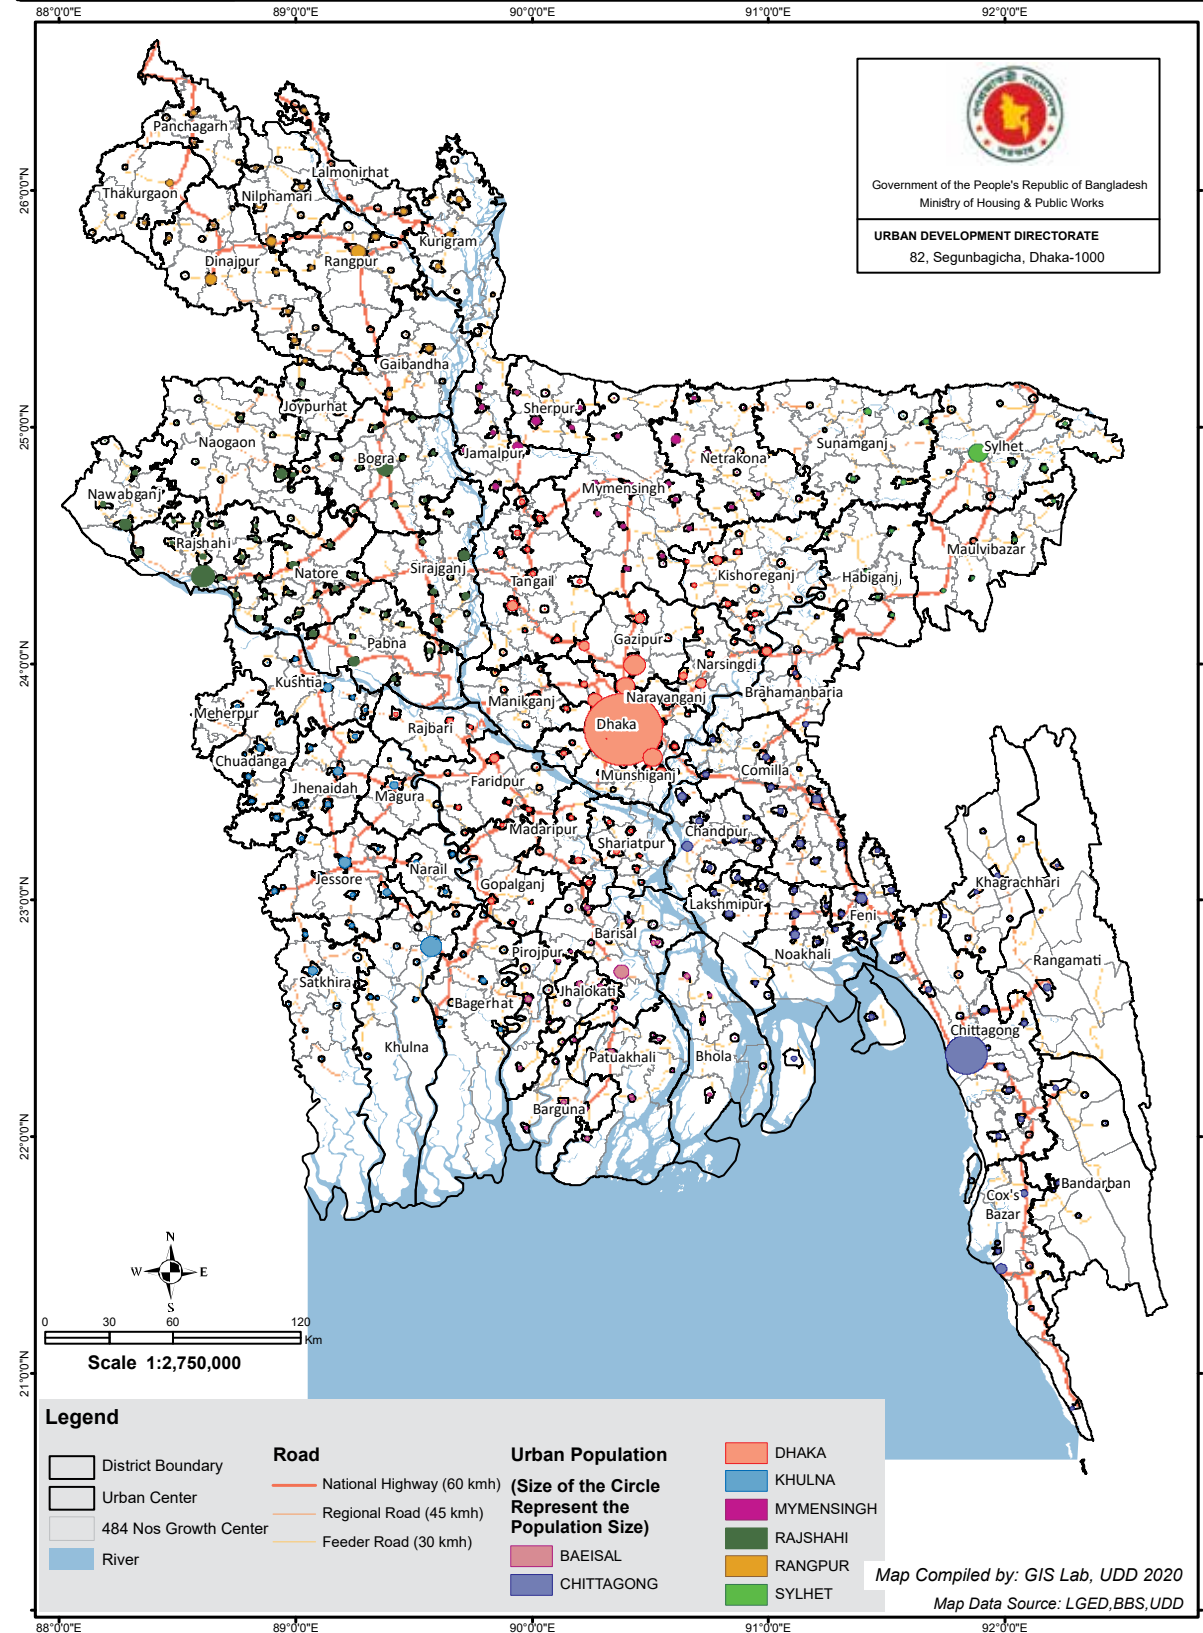

Index Score and Summary Table of Growth Center Urban Suitability Considering Urban Population

Information Map 29 Urban Population Distribution of Growth Center in Bangladesh