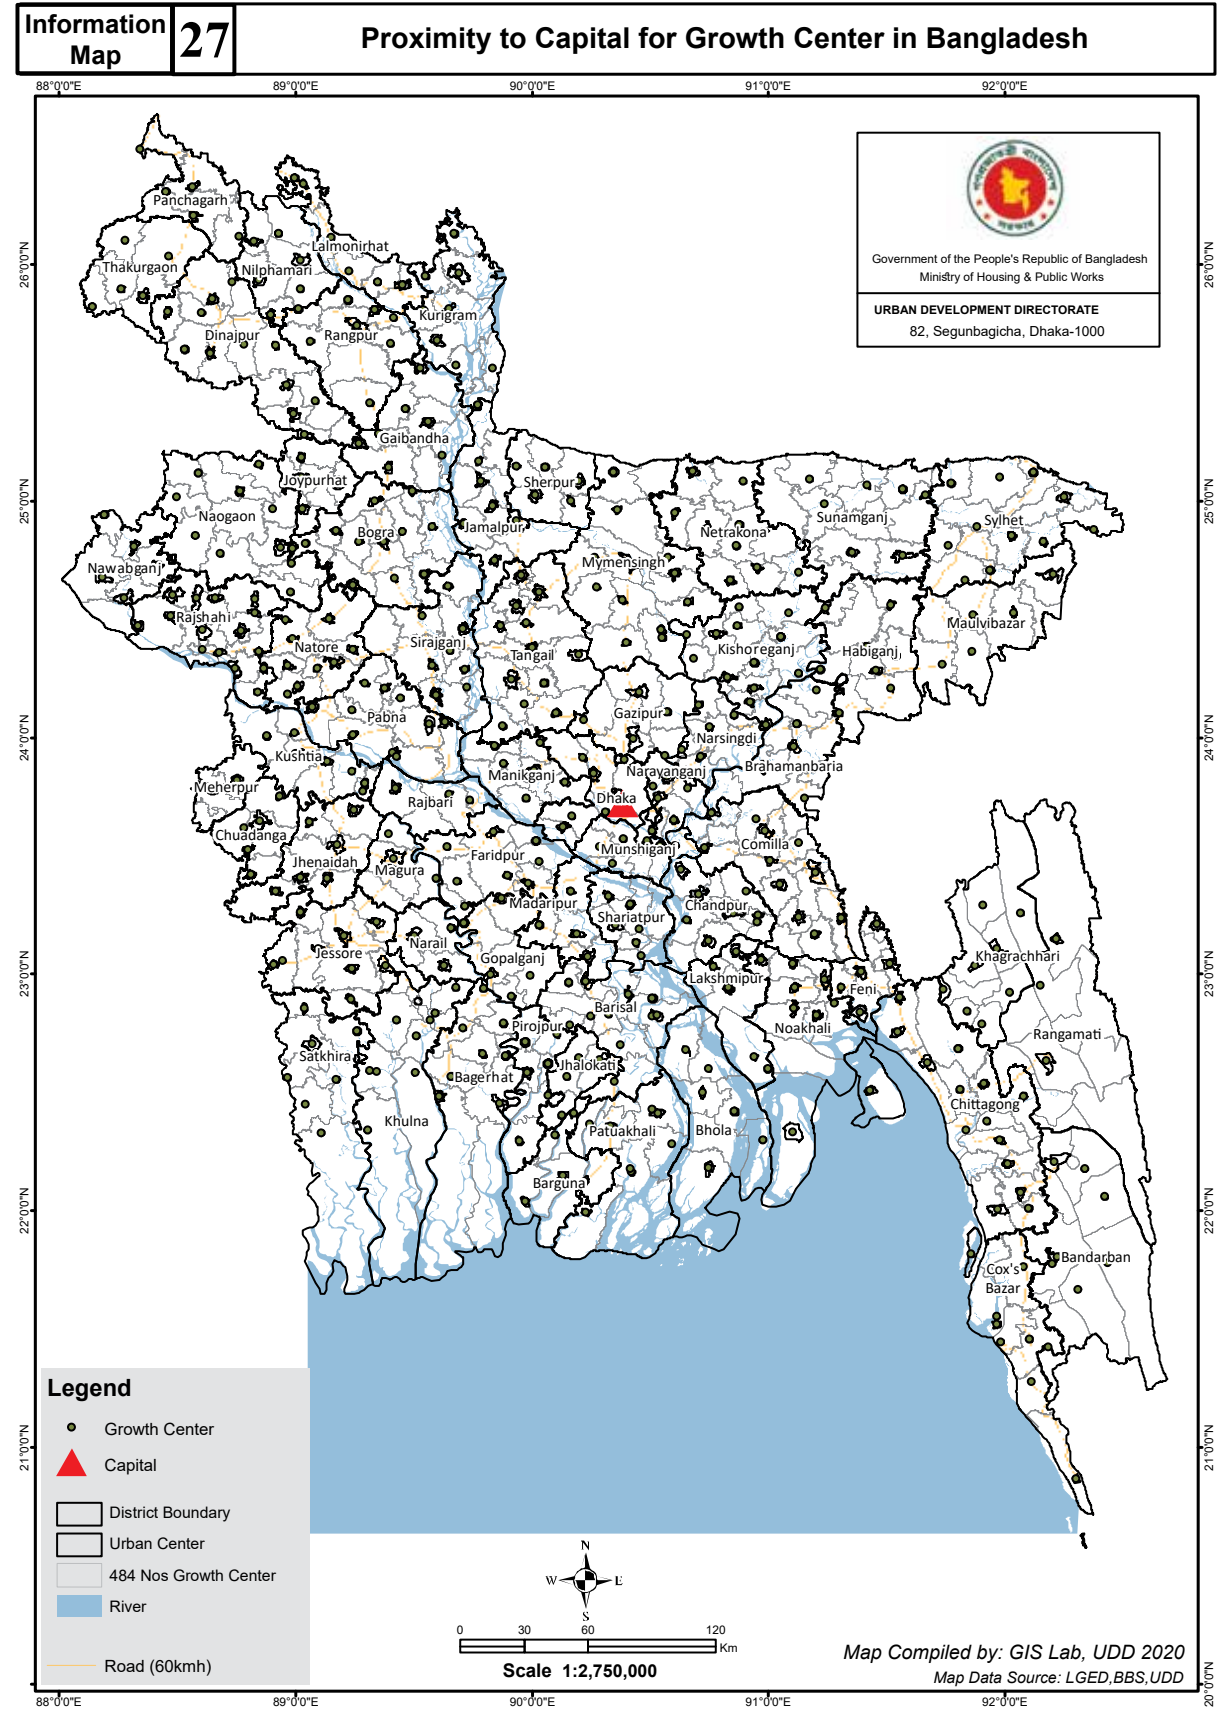

Data Compiled by GIS Lab UDD, 2020

Seaport Proximity

Proximity to seaport indicates access to maritime service from a growth center. In case of closeness to seaport, time distance was extracted using network analysis. This study used the speed limit of different roads mentioned by the Roads and Highways Division (RHD) of Bangladesh. Payra Seaport was not considered in this study.

Summary Table of Growth Center and Proximity to Capital

Inf. and Services : Capital Proximity