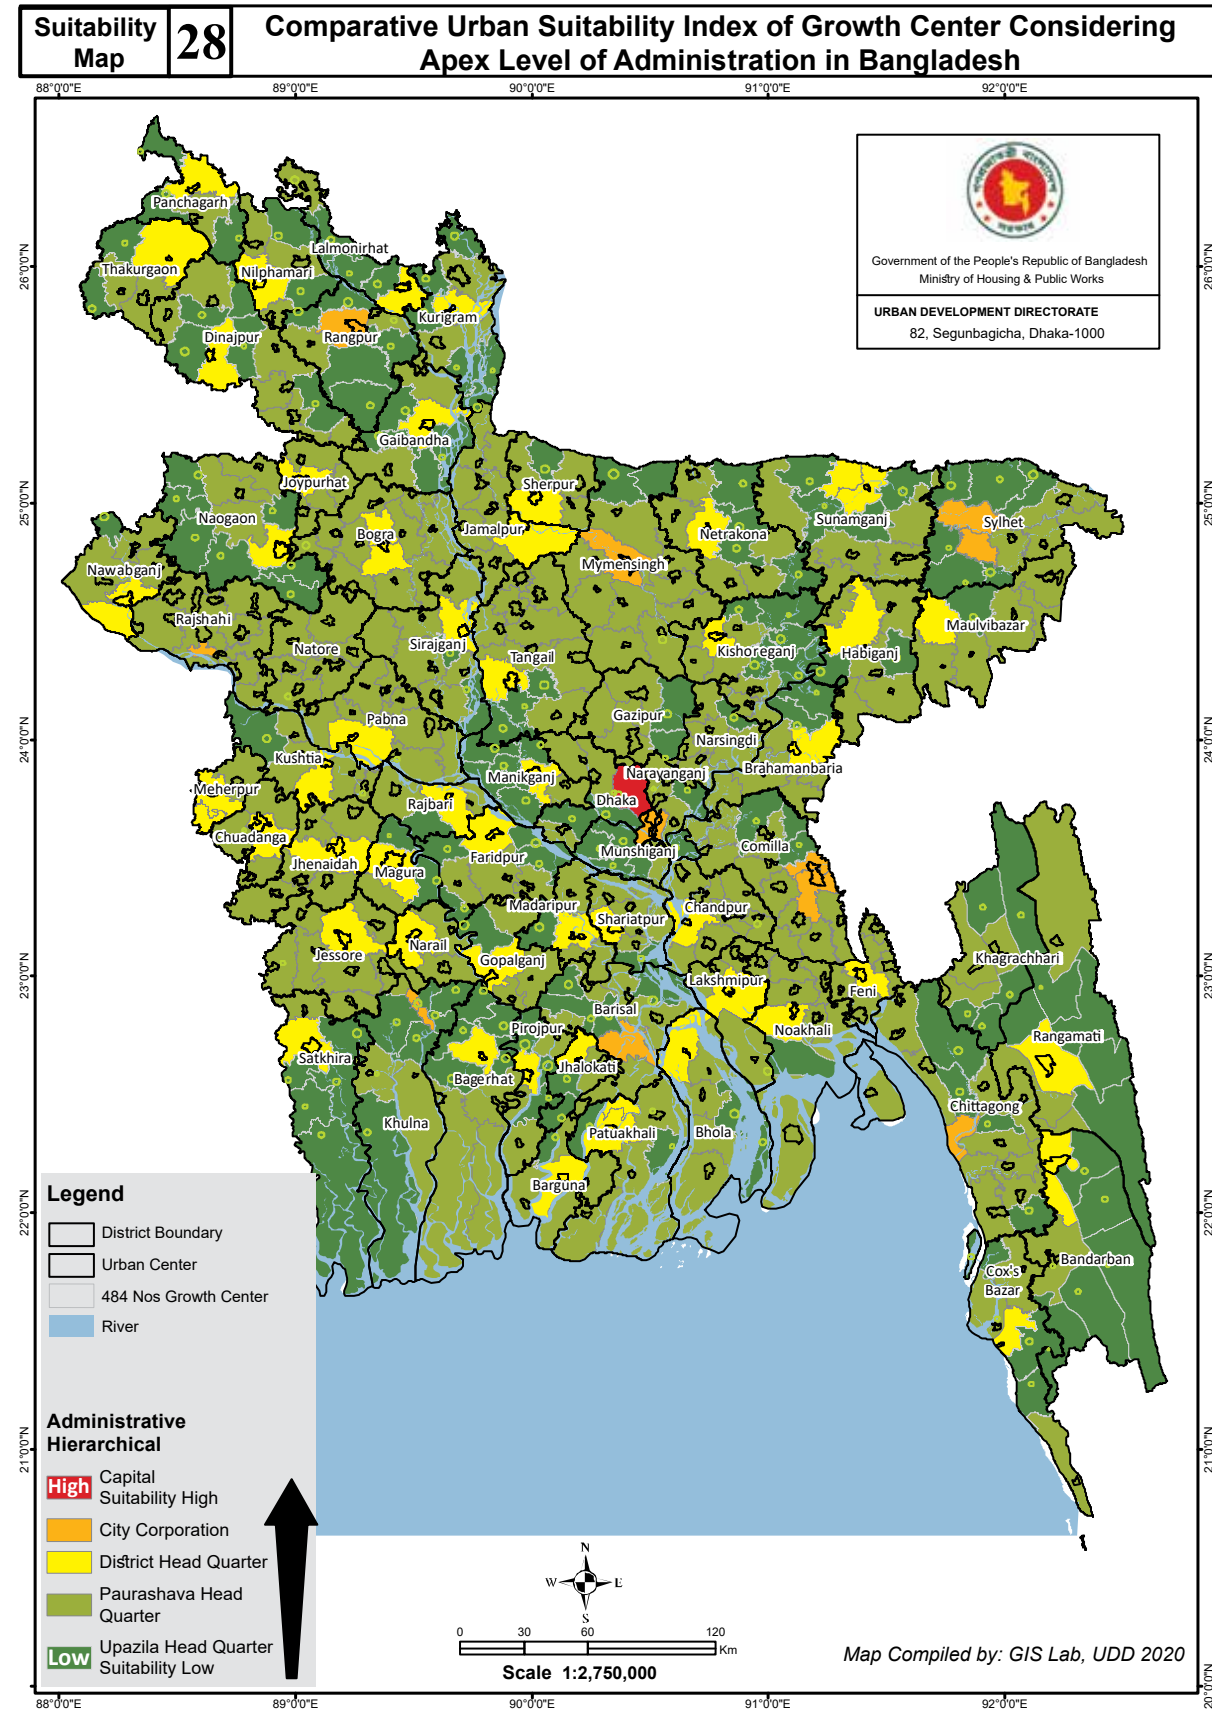

Data Compiled by GIS Lab UDD, 2020

Capital Proximity

Proximity to capital indicates access to the capital from a growth center. In case of closeness to the capital, time distance was extracted using network analysis. This study used the speed limit of different roads mentioned by the Roads and Highways Division (RHD) of Bangladesh.