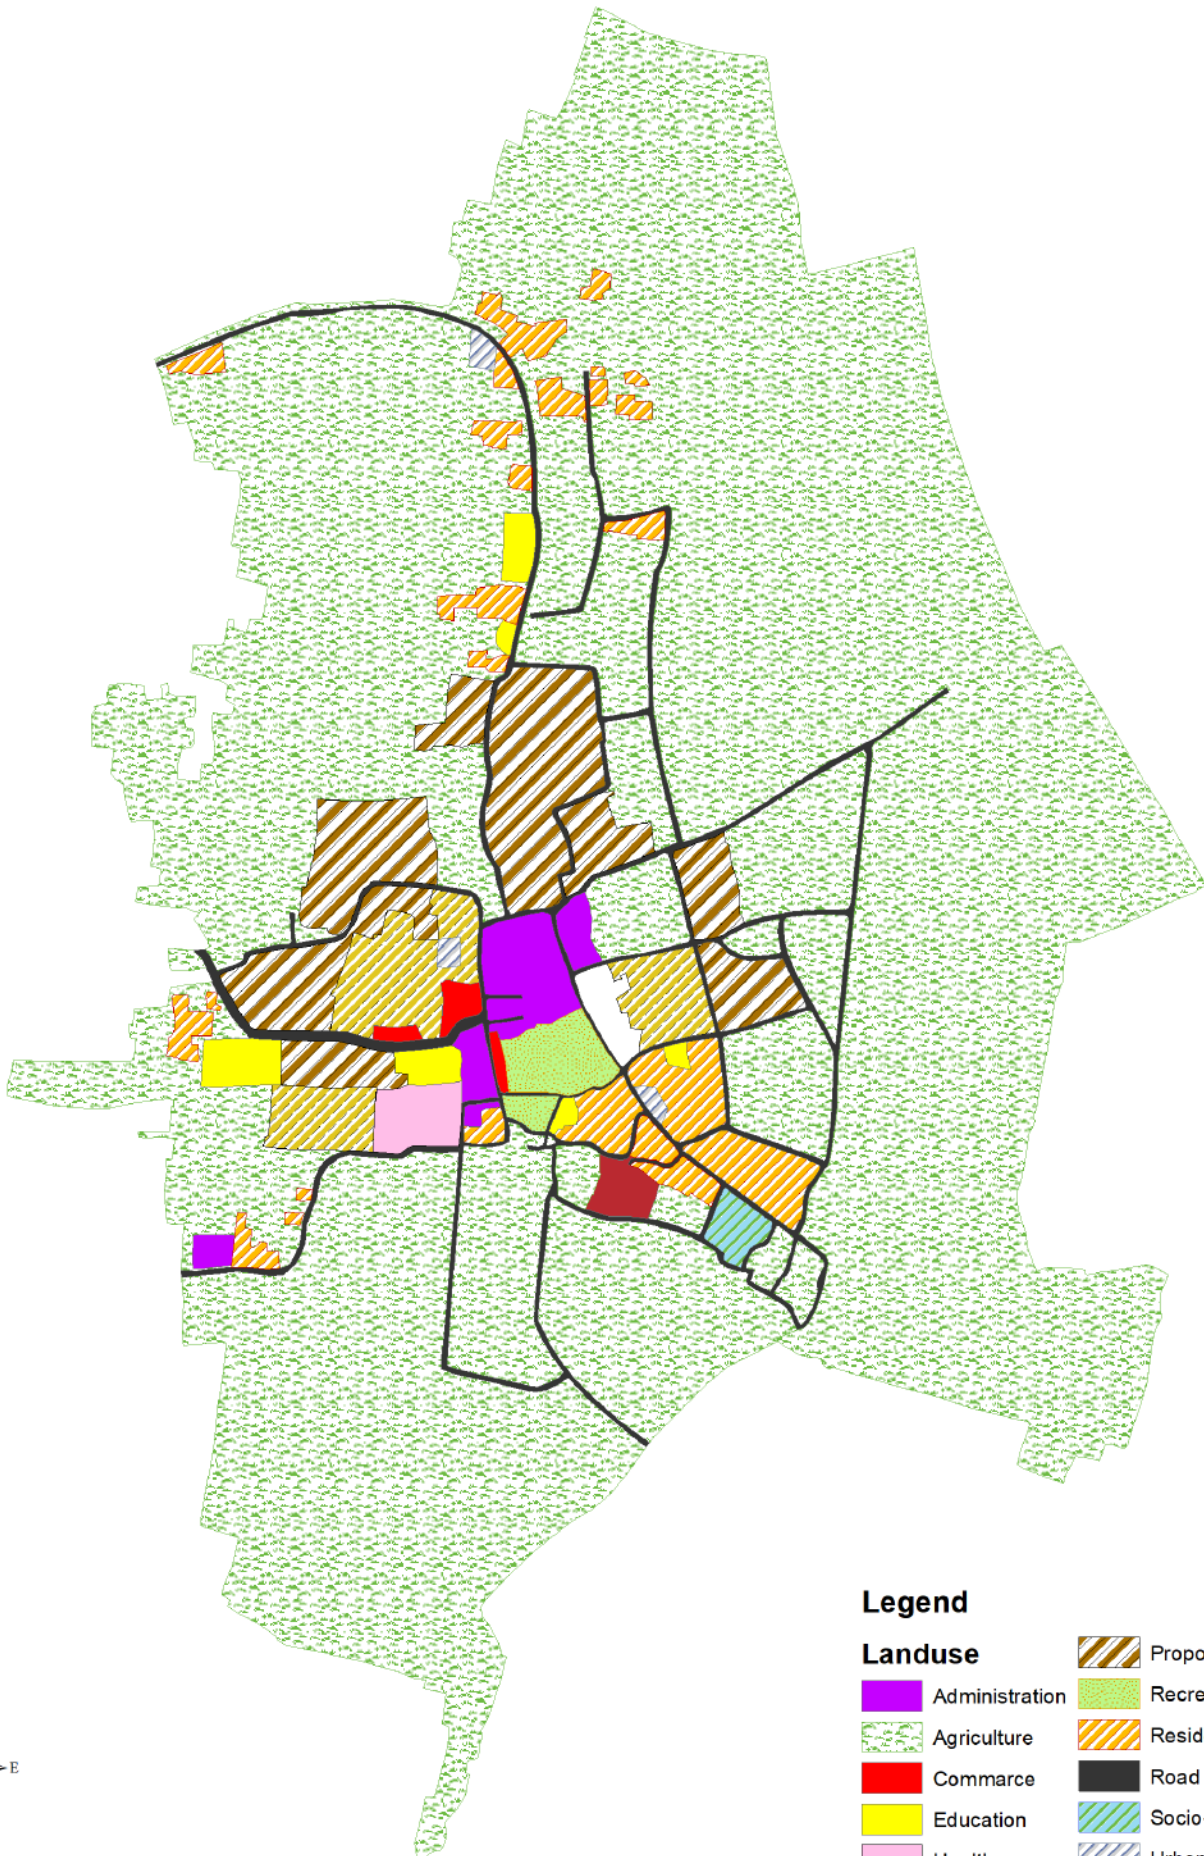

# Land Use Plan of Mohammadpur Upazila

## Legend

### Landuse

	Administration		Proposed Residential
	Agriculture		Recreation
	Commarce		Residential
	Education		Road
	Health		Socio-Culture
	Industry		Urban Service
			Urban Defer

0 5 10 Meters