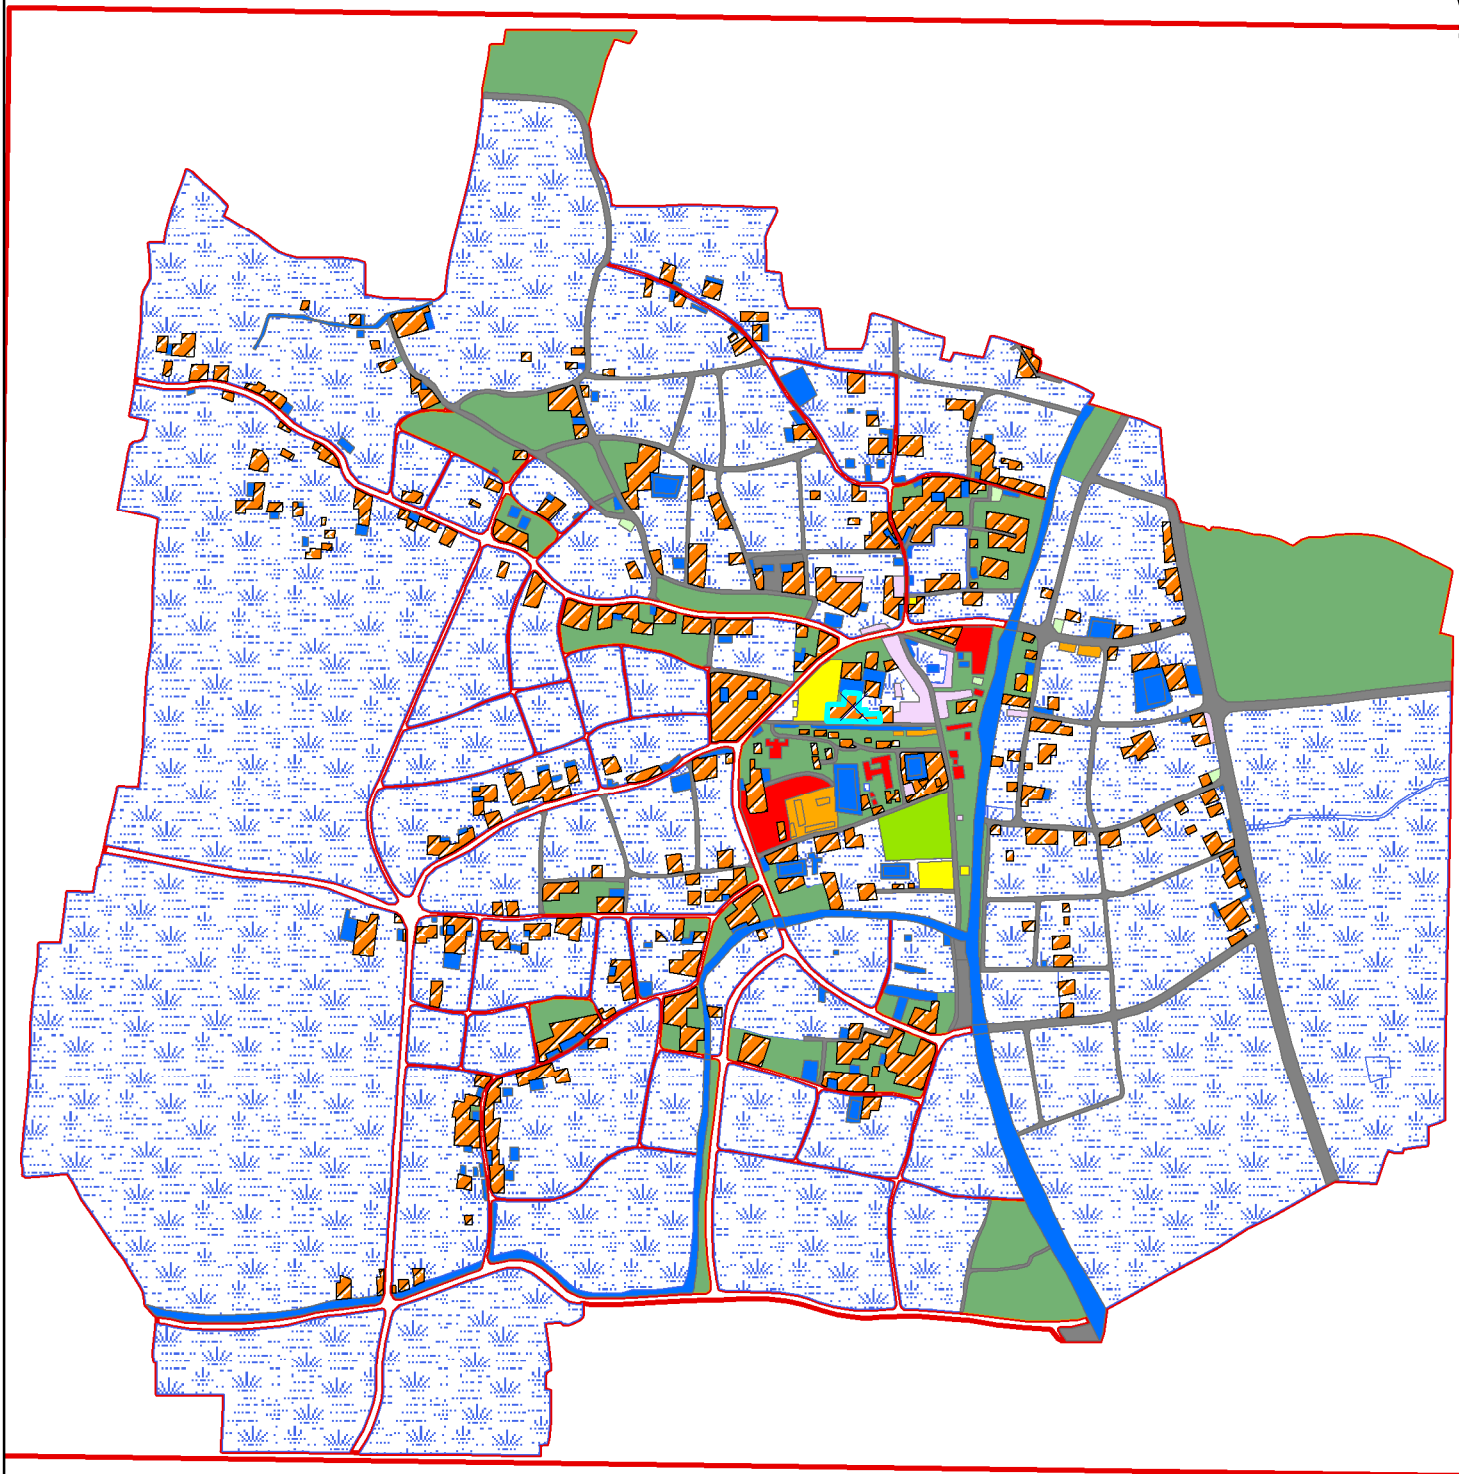

Landuse Map For Baliakandi Upazila

0 0.000750015 0.003 0.0045 0.006 Miles

1:150

Legend

Baliakandi Upazila

Existing Landuse

-  Socio-Cultural Pro.
-  Administration
-  Agriculture
-  Commerce & Industry Exi.
-  Education Exi.
-  Health Exi.
-  Recreation Exi.
-  Residential Exi.
-  Road
-  Socio-Cultural Exi.
-  Water Bodies

Proposed Landuse

-  Road
-  Commerce & Industry Pro.
-  Education Pro.
-  Health Pro.
-  Recreation Pro.
-  Residential Pro.
-  Socio-Cultural Pro.
-  Urban Service
-  Urban deferred
-  Polygon

Baliakandi Upazila