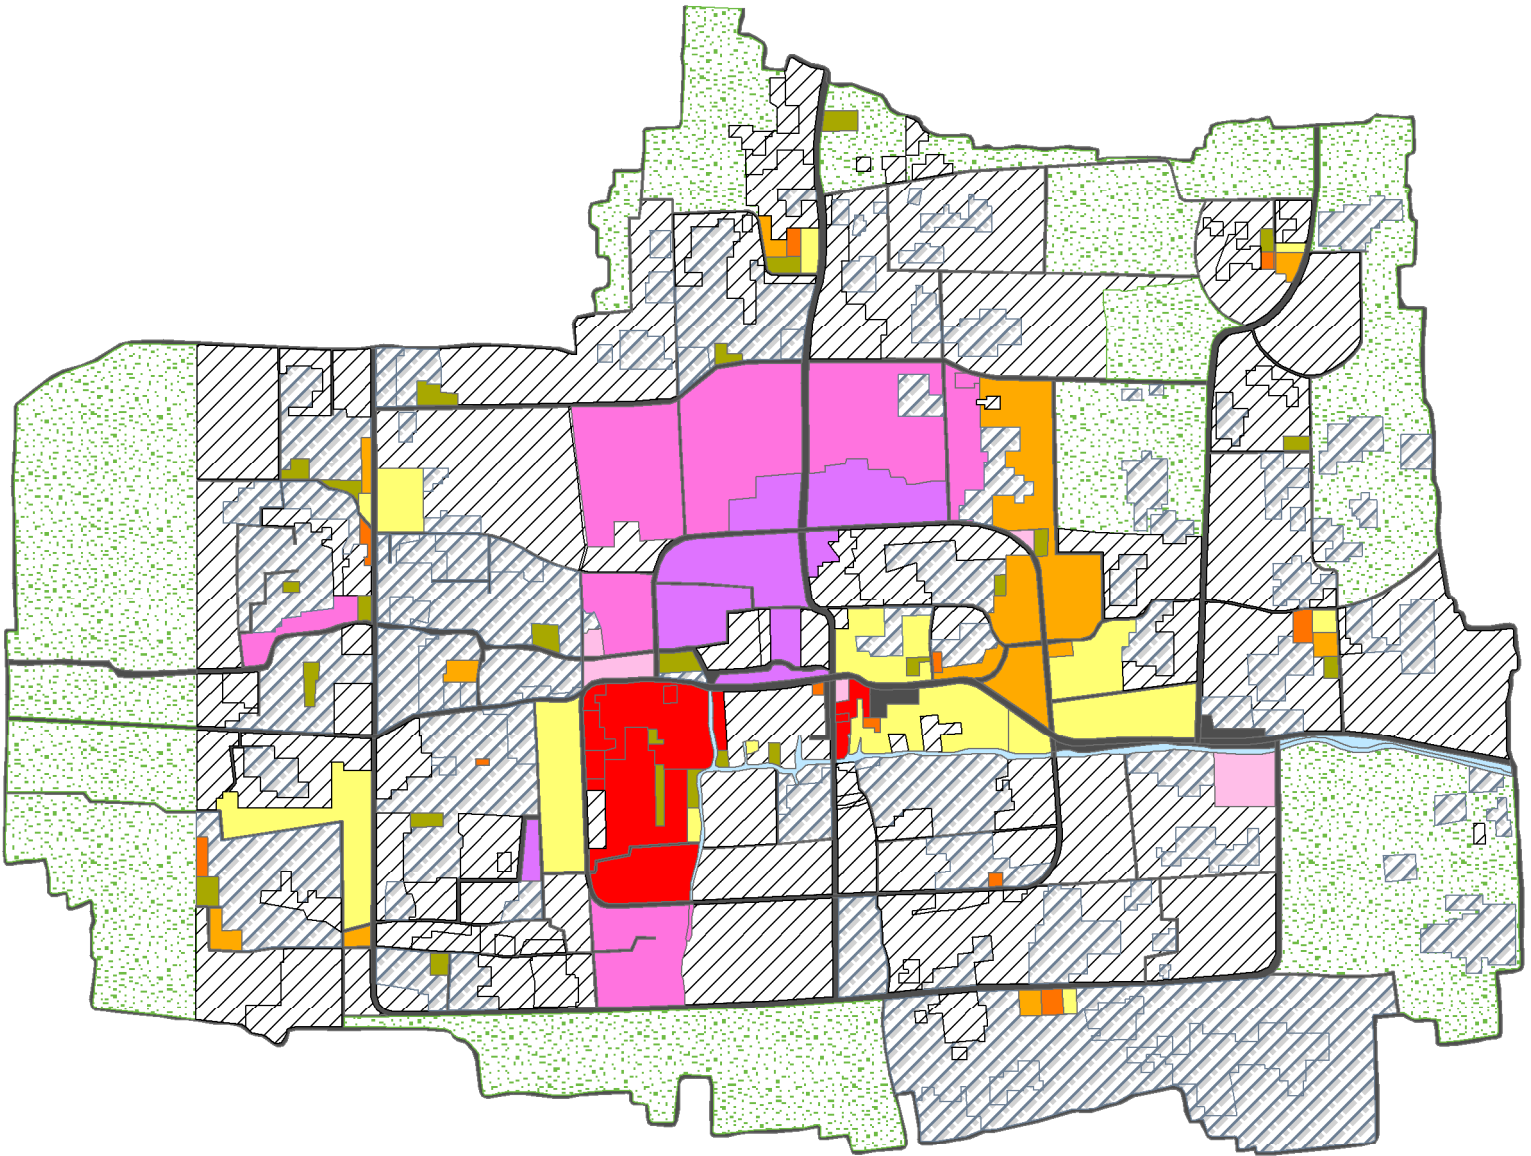

# Land Use Map of Barura Upazila

0 500,000 2,000 3,000 4,000 Miles

## Legend

### Landuse

### Landuse

- |  |   |
|--|---|
|  Administration      |  Khal            |
|  Agriculture         |  Recreation      |
|  Commarce & Industry |  Residential     |
|  EX Road             |  Residential Pro |
|  Education           |  Road            |
|  Health              |  Socio-Culture   |
|  |  Urban Deferred  |
|  |  Urban Servic    |